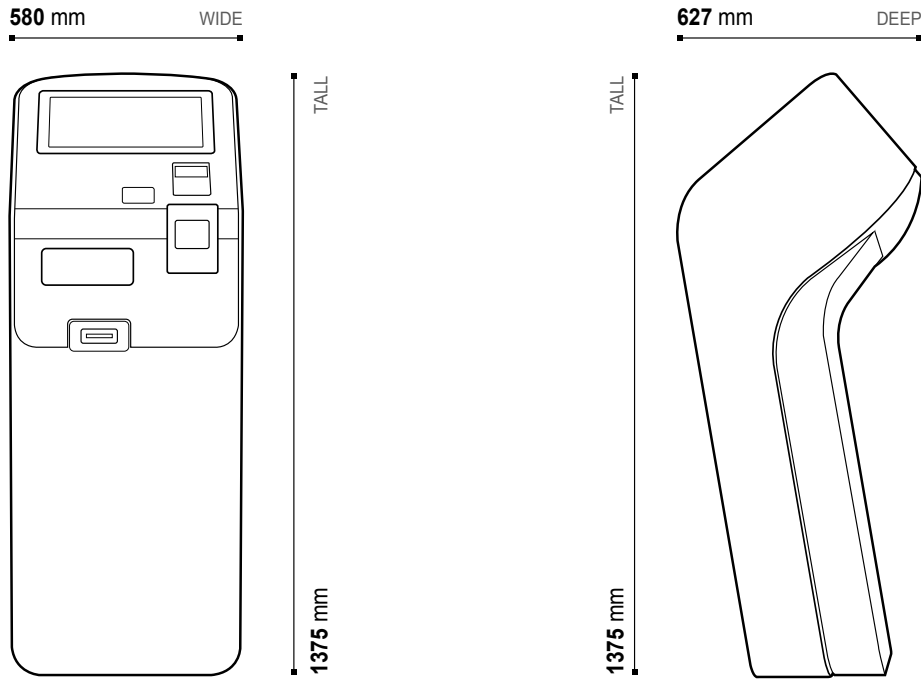

BODY MATERIAL	Carbon steel structure with electrostatic powder painting and aluminium front plate
SCREEN	15" LCD DISPLAY with PCAP Multi-Touch technology [Resolution 1366 X 768]
OPERATING SYSTEM	Linux
NETWORK CONNECTIONS	1 x Gigabit external connector + Wifi (2.4/5.4) connectivity
KEY CARD DISPENSER	RF Card Writer/Dispenser and collector – Capacity for 175 Cards Upgrade Up to 335 Cards Upgrade Up to 495 Cards
DOCUMENT READER & QR CODE SCANNER	ID and Passport Scanner with OCR software library. It reads all types of IDs including passports, identity cards, drivers' licenses, visas and more.
Built-in UPS	APC 1400 VA, 230V IEC
POWER RATING	150 W
VOLTAGE	100-240 VAC
WEIGHT	90 kg
PACKING	Wooden shipping crate
PAYMENT TERMINAL	Fully PCI PTS 4.x compliant – meets the highest and latest hardware and software mandatory requirements for unattended payment solutions. Accept all payment: Enable EMV Chip and PIN, MagStripe transactions. Accept all contactless/NFC payments and new use cases such as e-Wallets and ticketing. It also complies with standards such as MasterCard PayPass, VisaPayWave and EMV contact and contactless cards.
CAMERA	CCD Camera
COUNTRY OF ORIGIN	Designed, Manufactured & Assembled in Europe